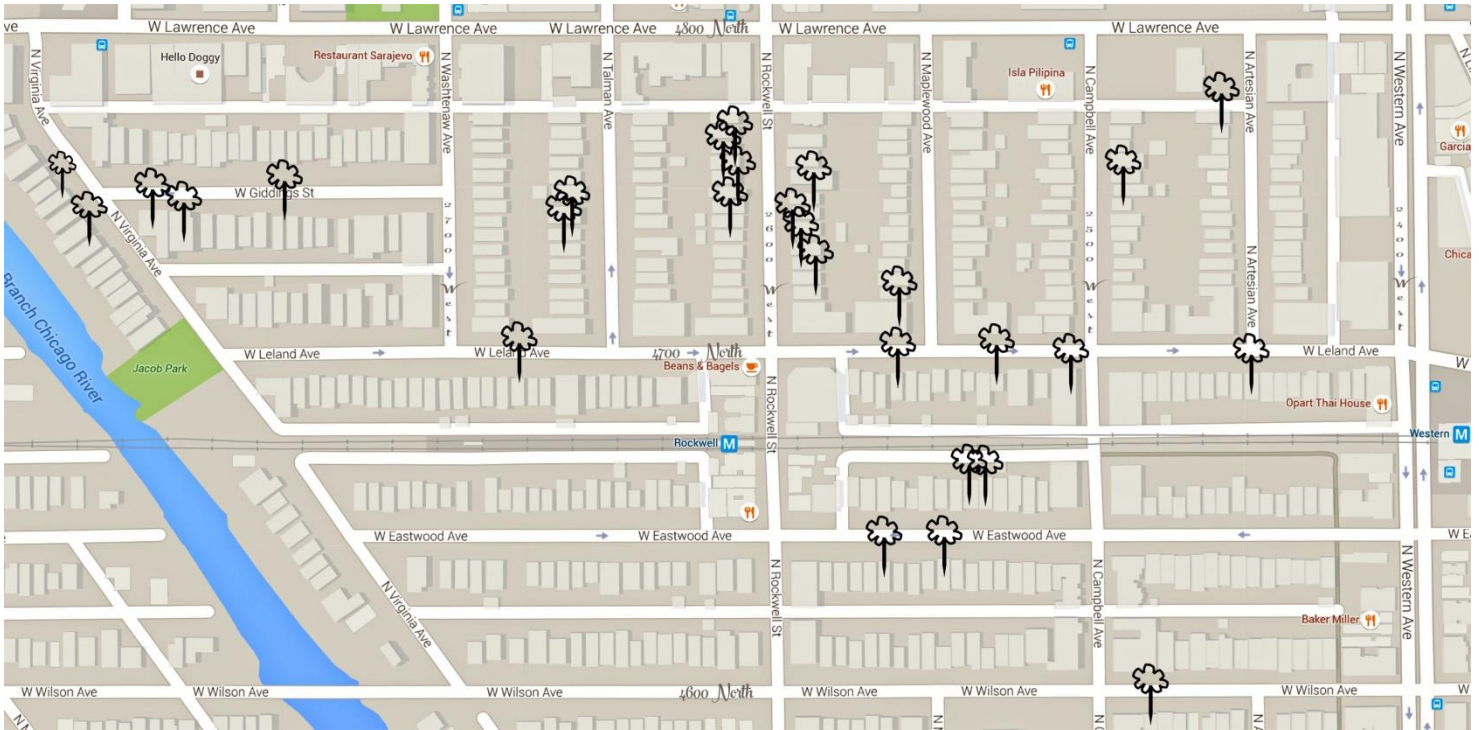

.38th Annual Yard & Garage Sales

June 3 & 4, 2017 ♦ 10am – 4pm

Locations

Key: **garage location**; yard location

NORTH TO SOUTH STREETS

4520 N. Virginia
4723 N. Virginia
4730 N. Virginia
4742 N. Virginia

4716 N. Talman
4728 N. Talman

4738 N. Artesian

EAST TO WEST STREETS

2654 W. Ainsle

2731 W. Giddings
2749-51 W Giddings

2431 W. Leland

2517 W. Leland
2537 W. Leland
2544 W. Leland
2649 W. Leland

2518 W. Eastwood
2522 W. Eastwood
2527 W. Eastwood
2541 W. Eastwood